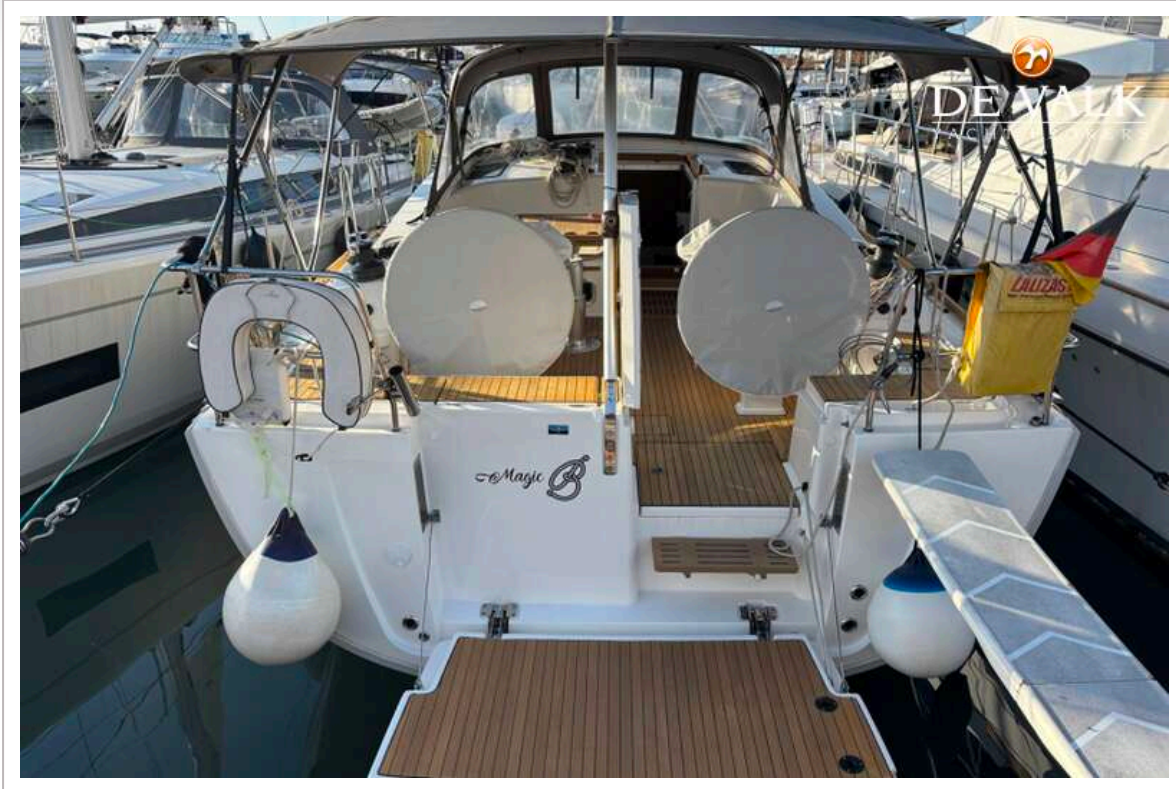

BAVARIA VISION 42