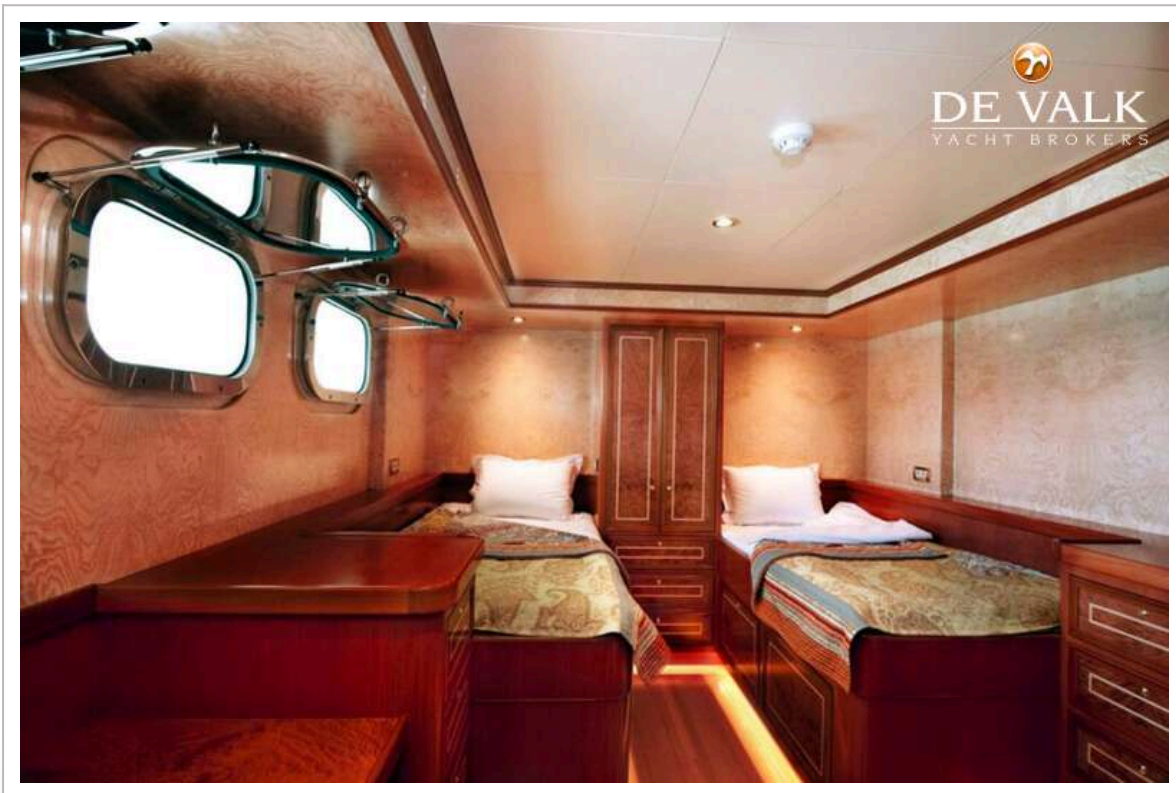

PEER GYNT YACHT 36M EXPLORER