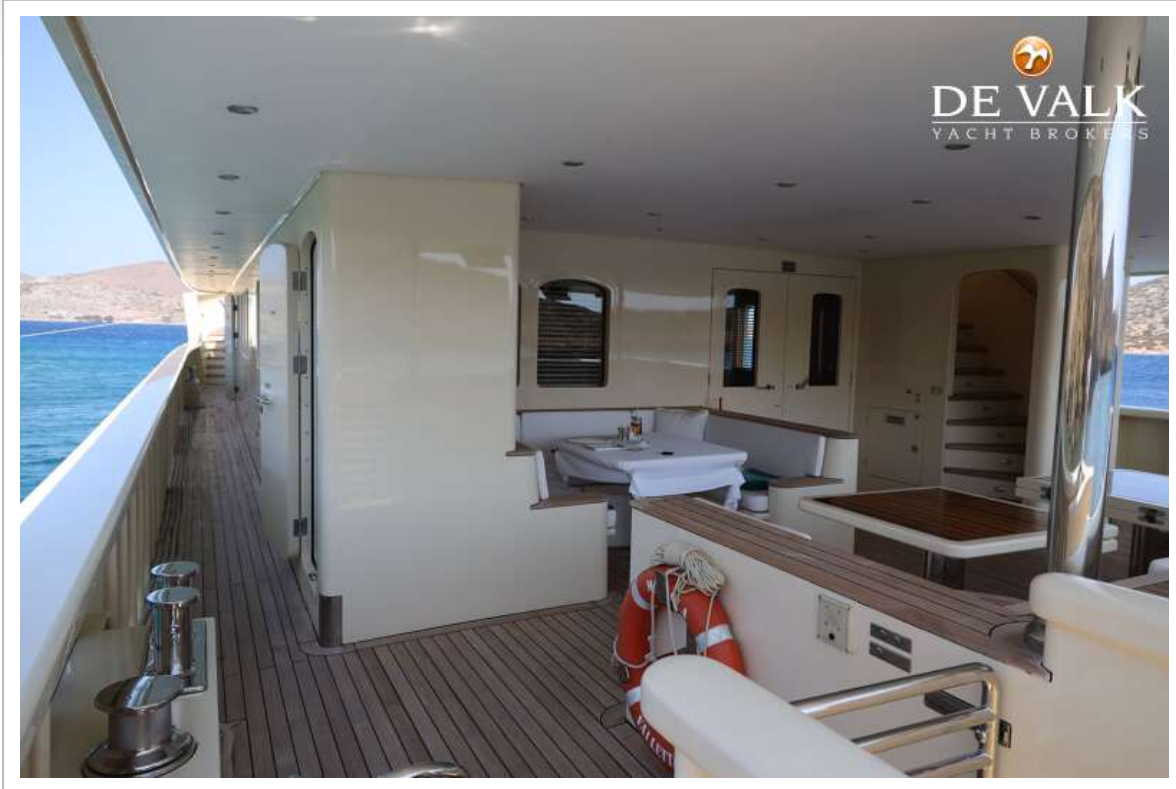

PEER GYNT YACHT 36M EXPLORER