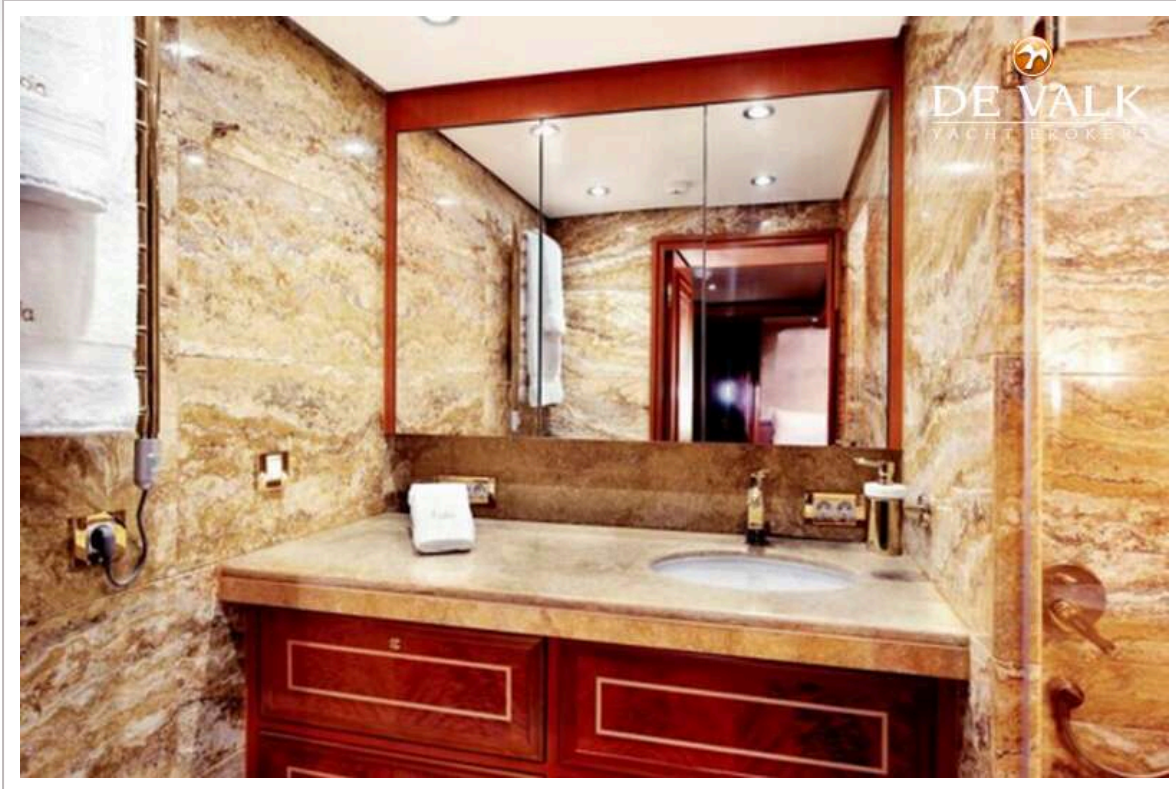

PEER GYNT YACHT 36M EXPLORER