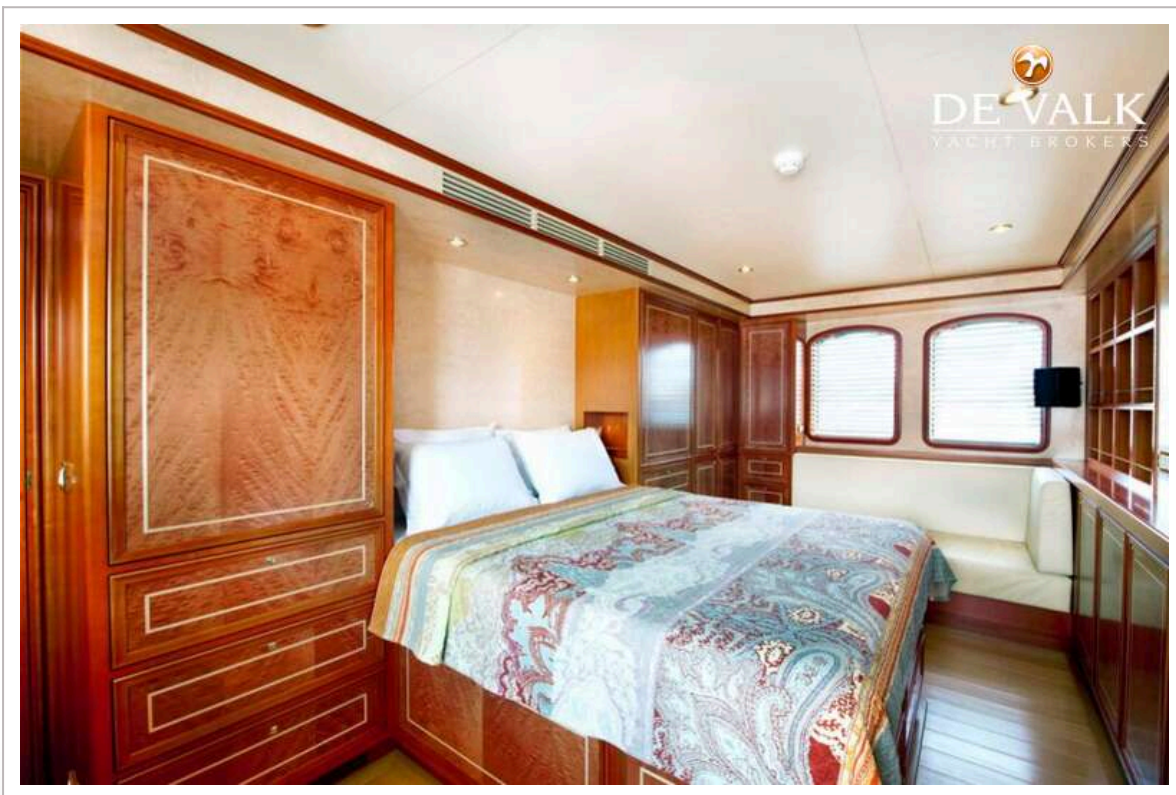

PEER GYNT YACHT 36M EXPLORER