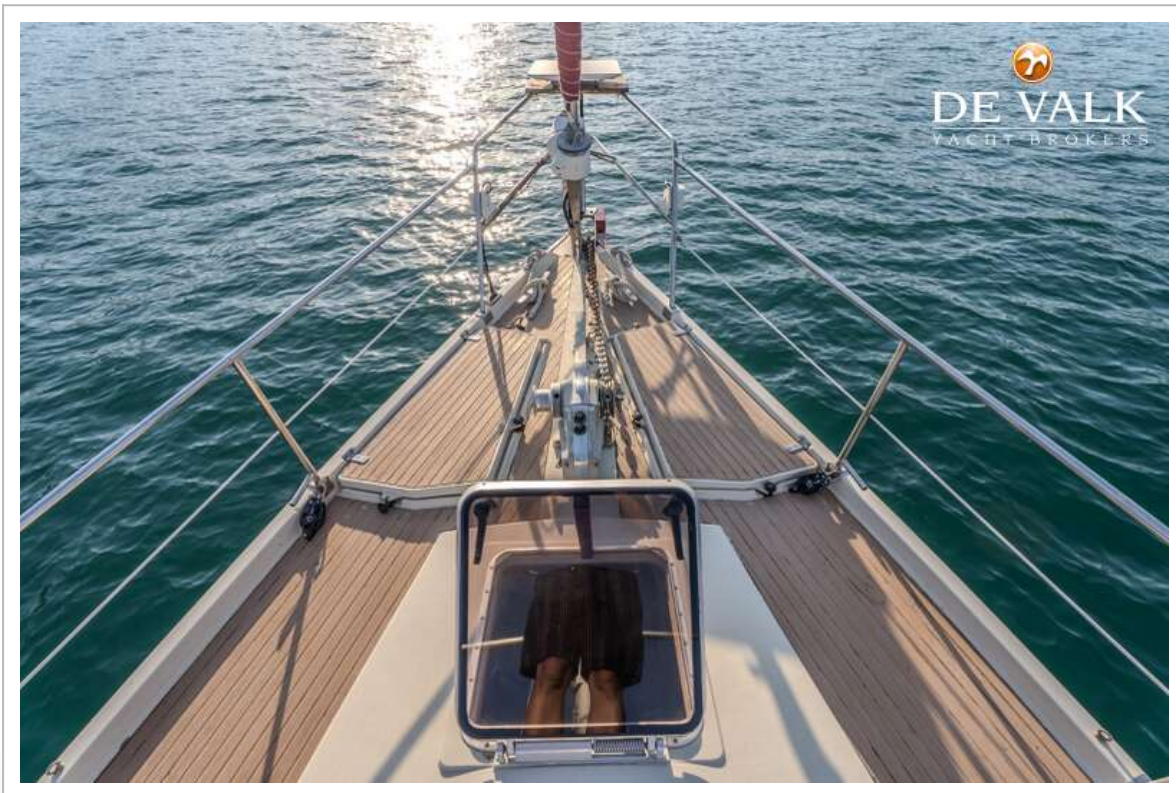

AMEL SUPER MARAMU 2000