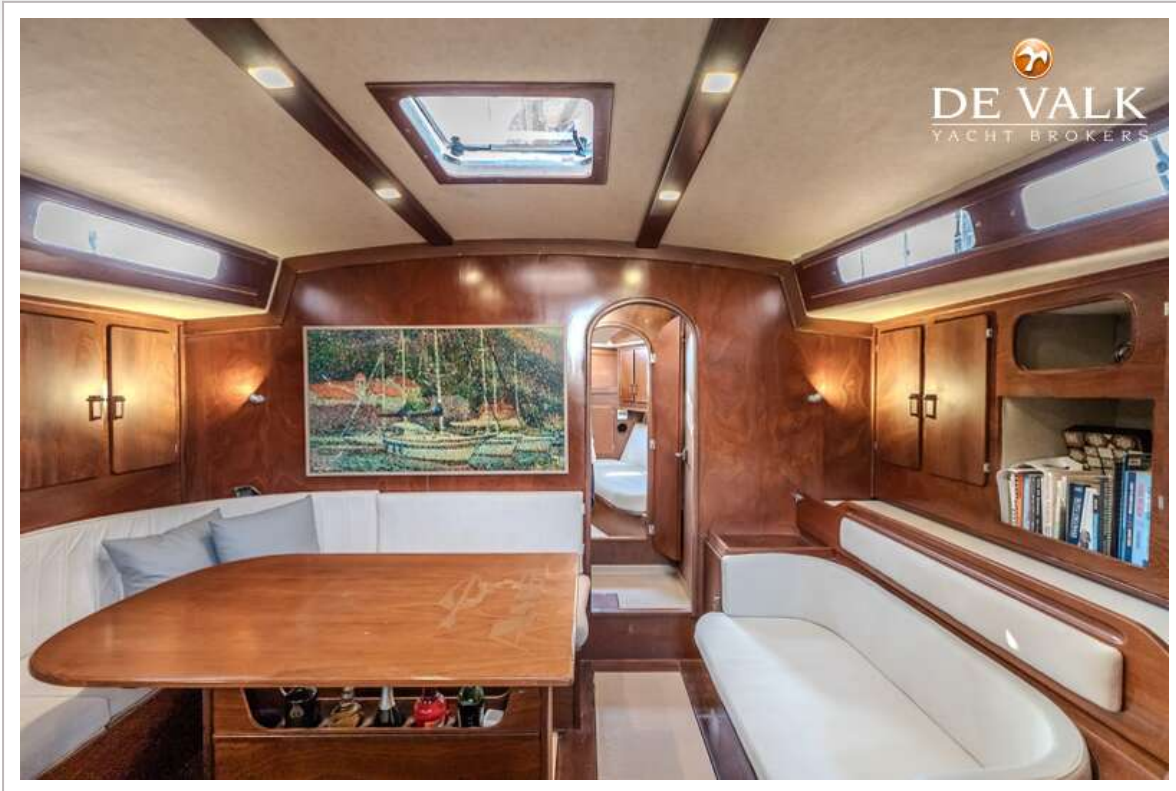

AMEL SUPER MARAMU 2000