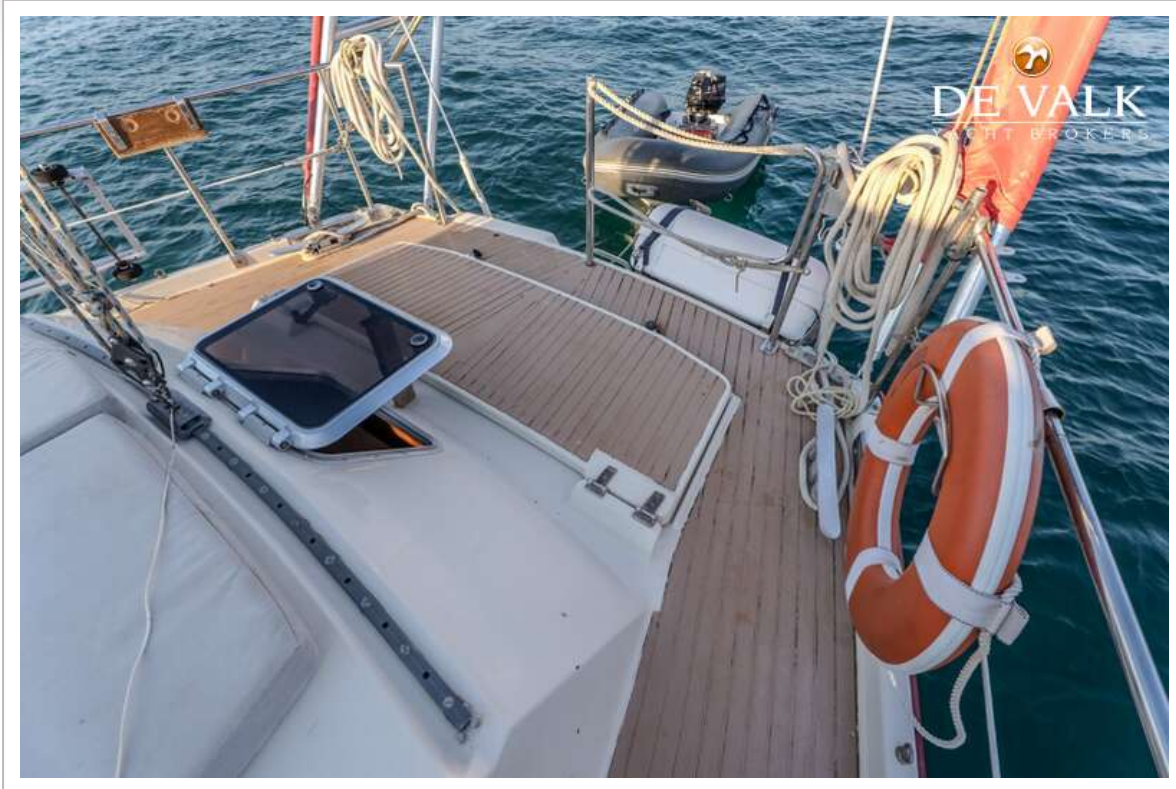

AMEL SUPER MARAMU 2000