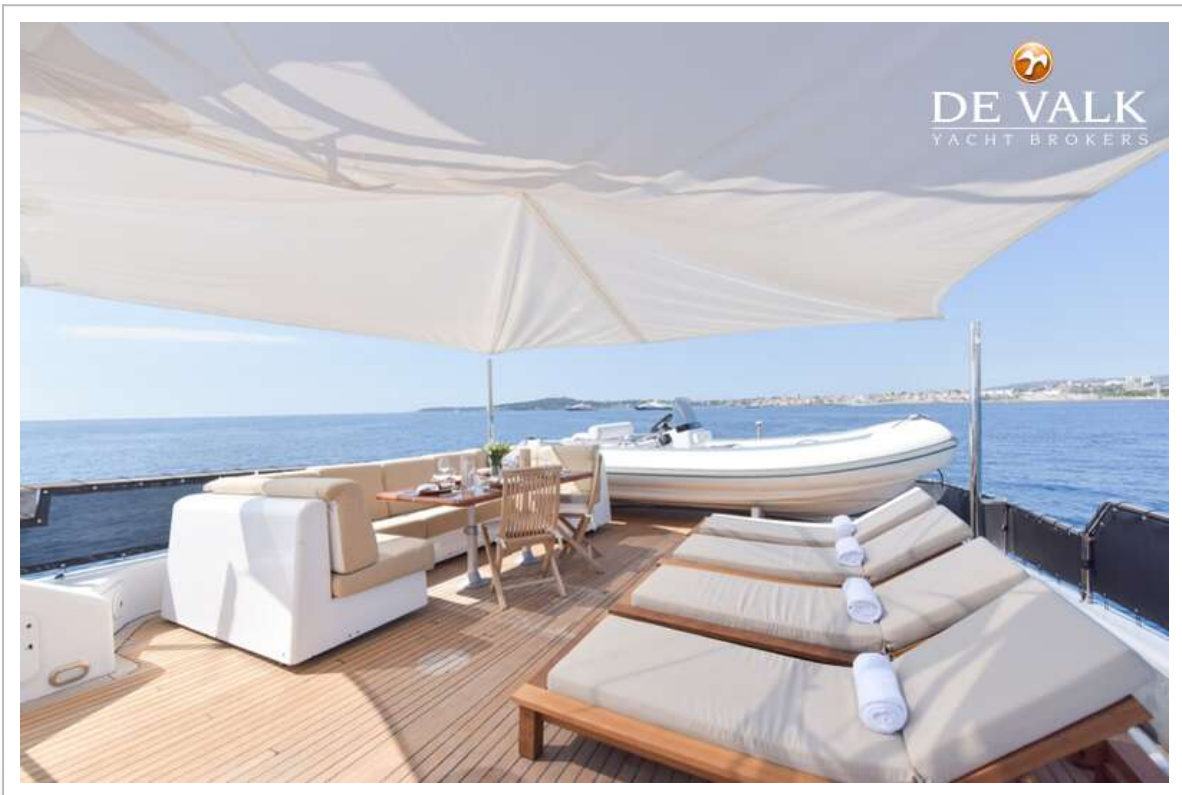

W.A. SOUTER & SONS 34 METER ALLOY