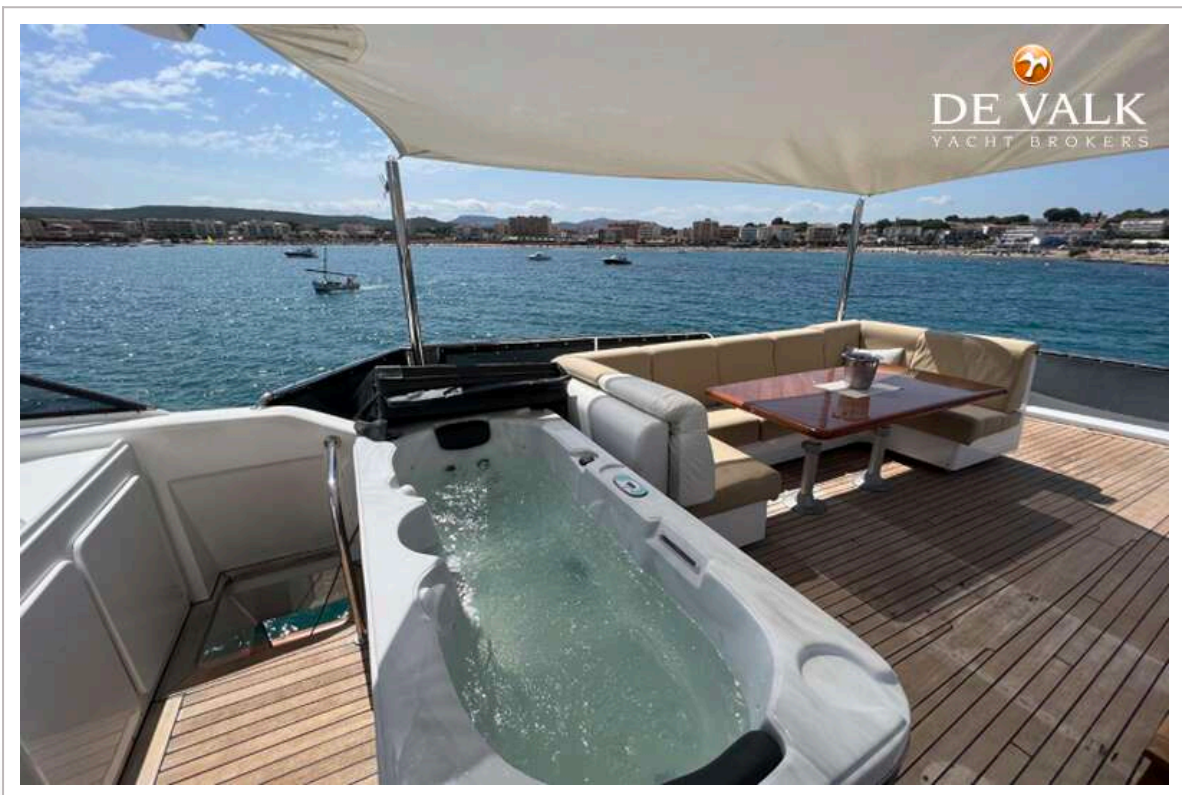

W.A. SOUTER & SONS 34 METER ALLOY