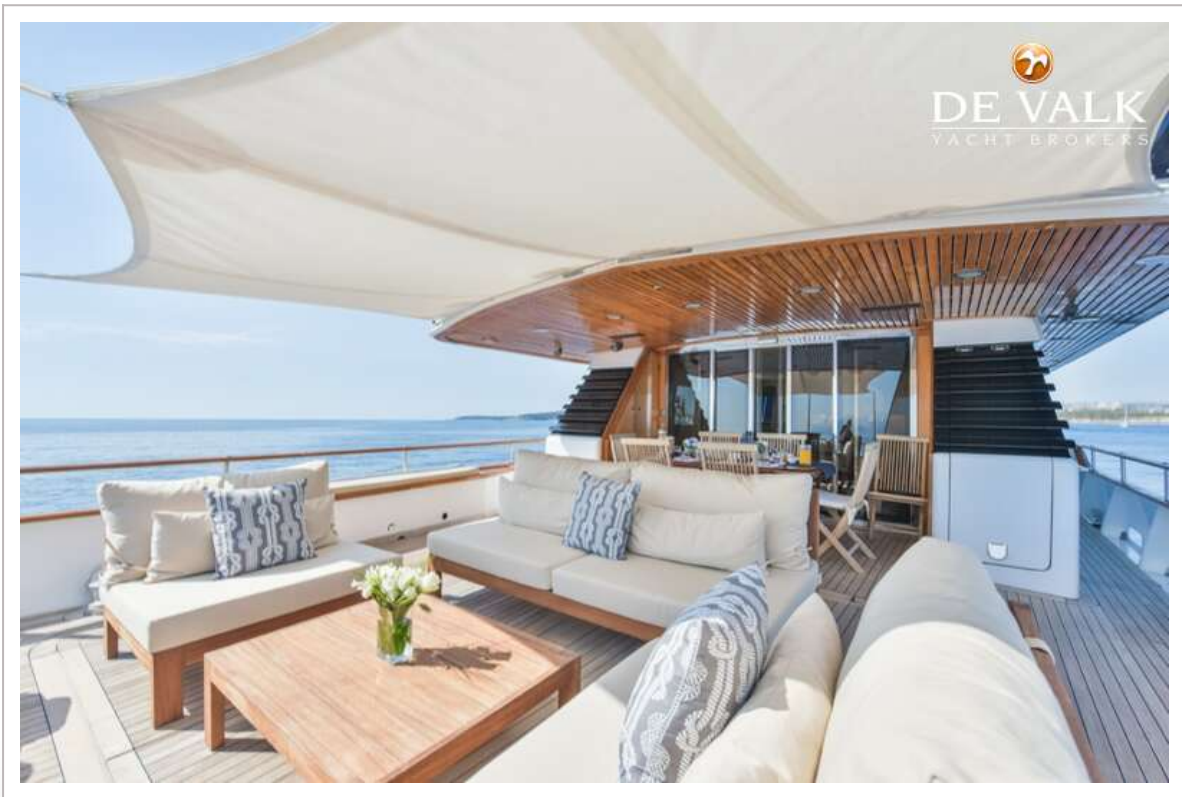

W.A. SOUTER & SONS 34 METER ALLOY