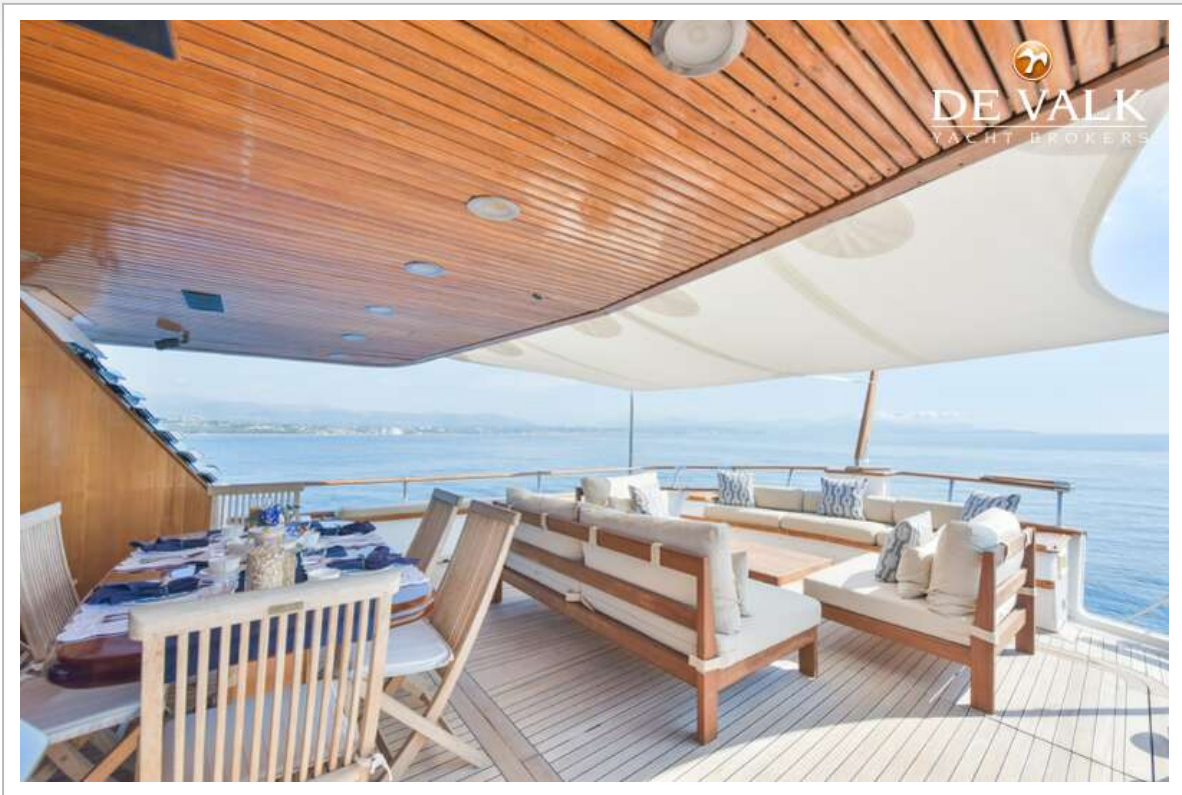

W.A. SOUTER & SONS 34 METER ALLOY