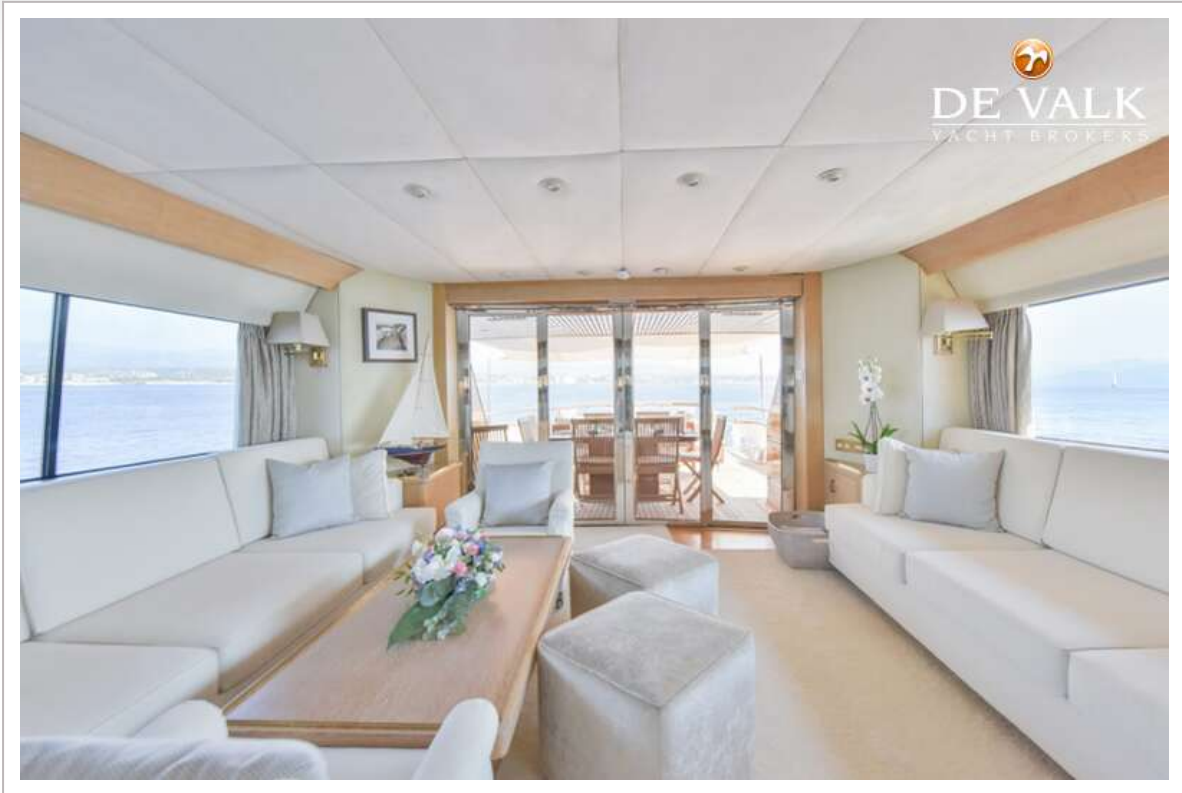

W.A. SOUTER & SONS 34 METER ALLOY