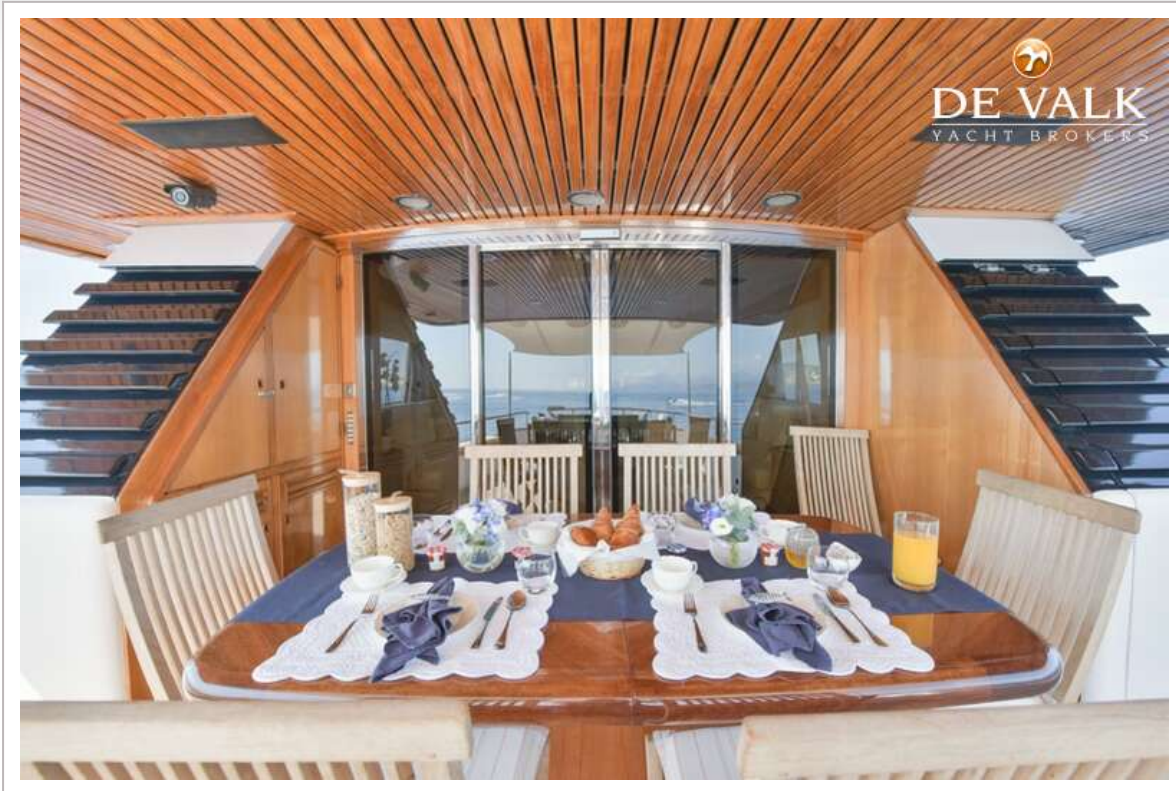

W.A. SOUTER & SONS 34 METER ALLOY