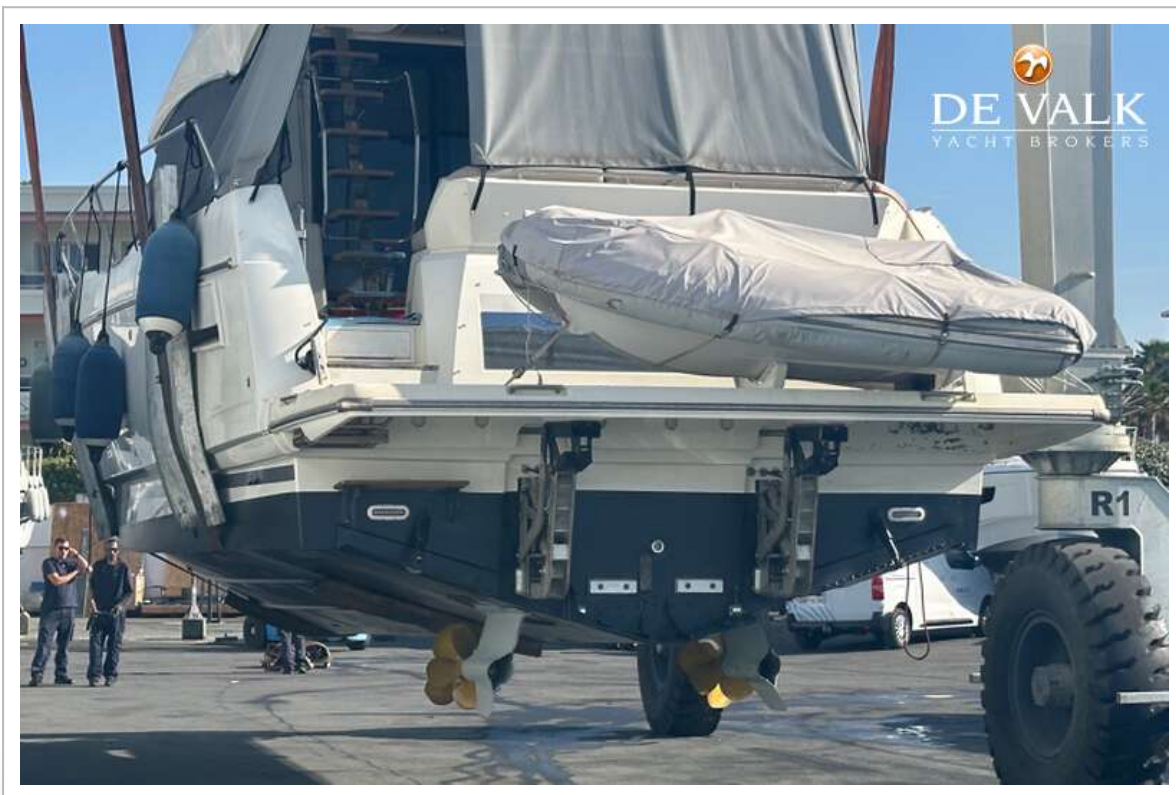

JEANNEAU PRESTIGE 460