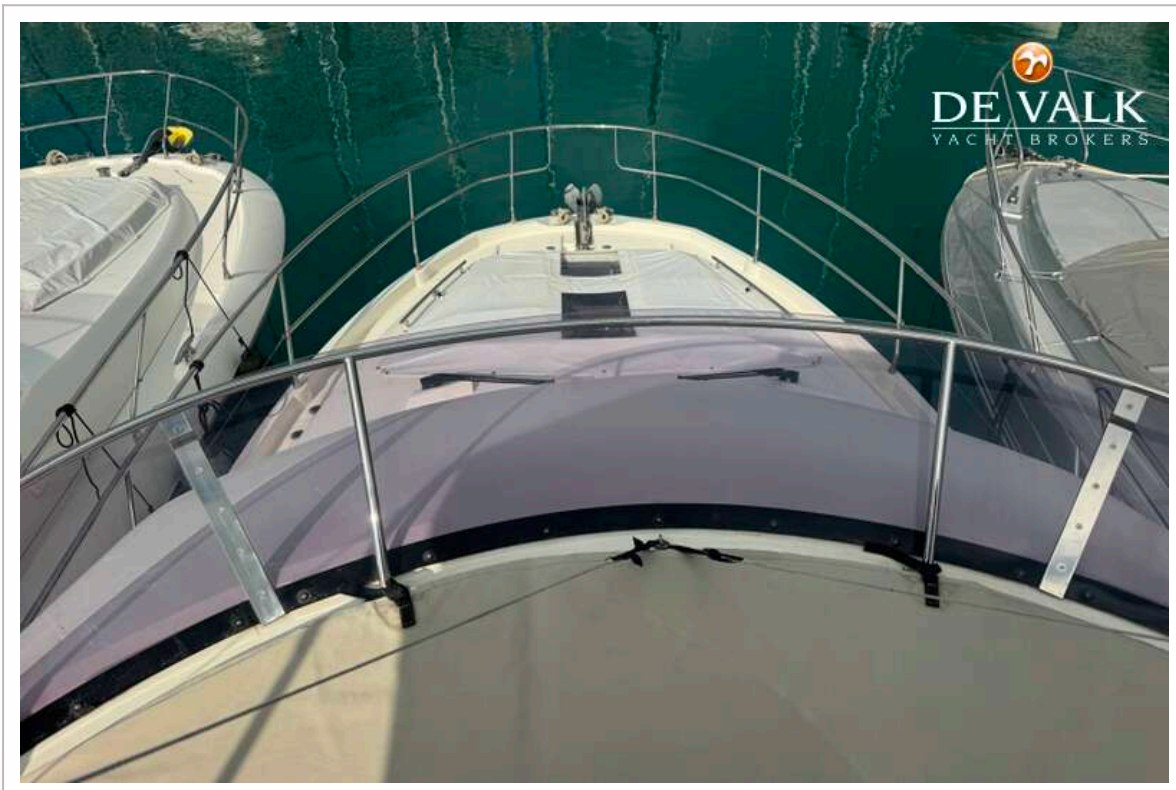

JEANNEAU PRESTIGE 460