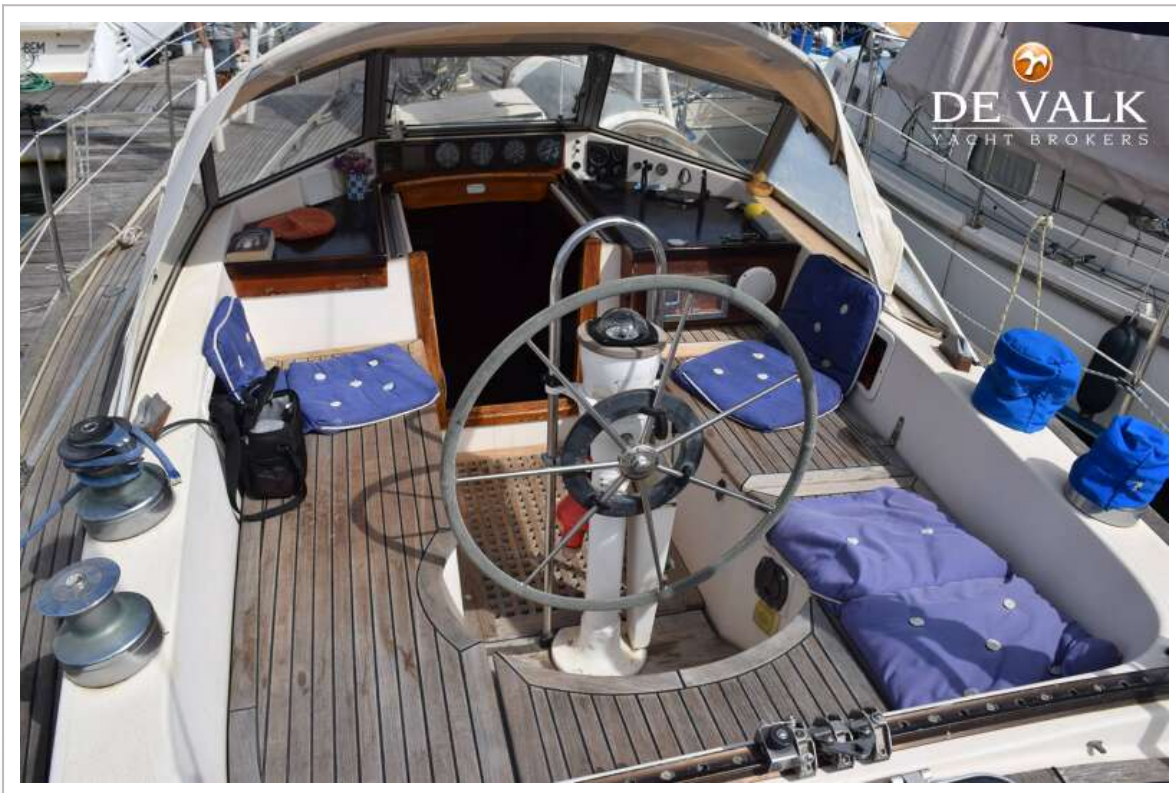

HALLBERG RASSY 352