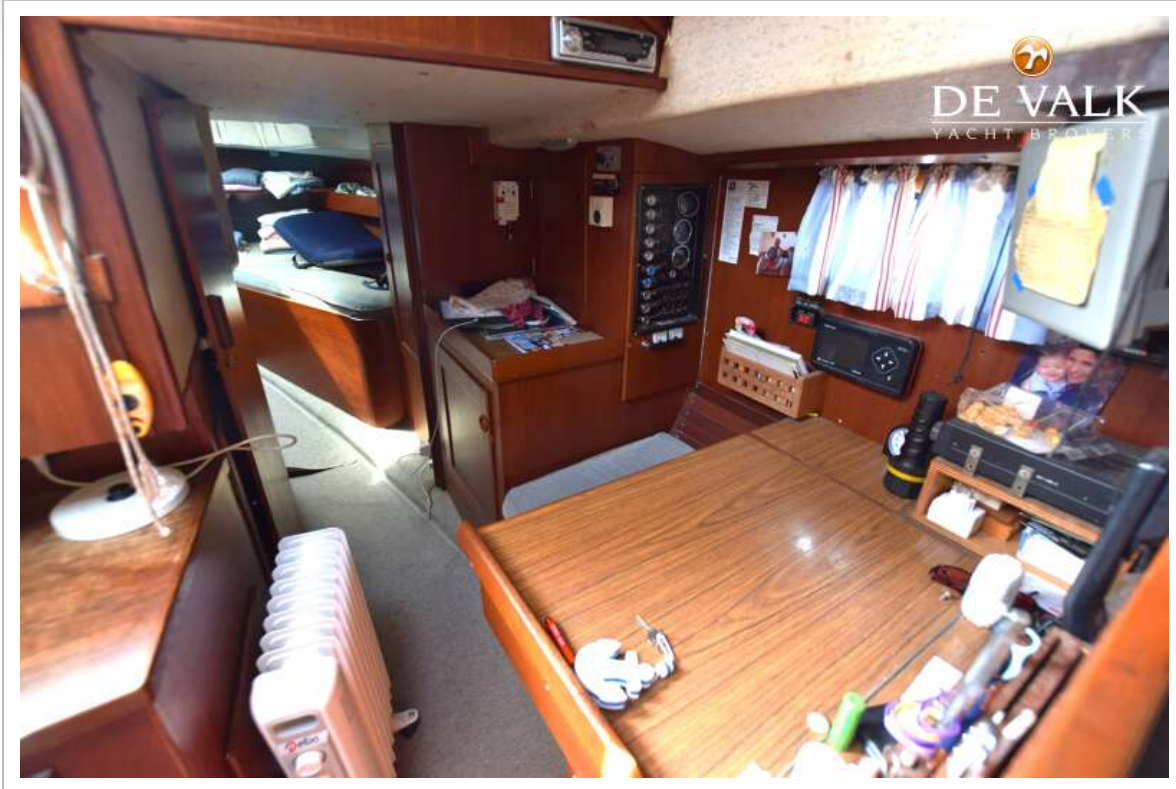

HALLBERG RASSY 352