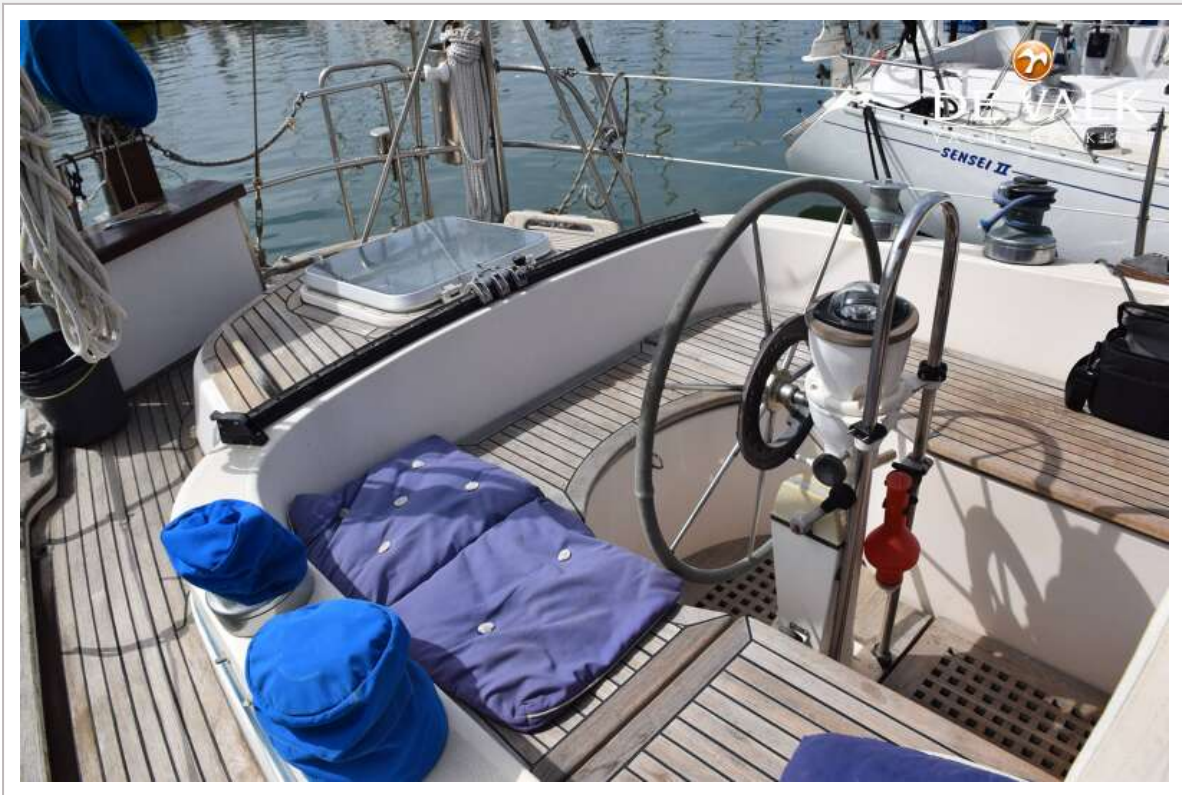

HALLBERG RASSY 352