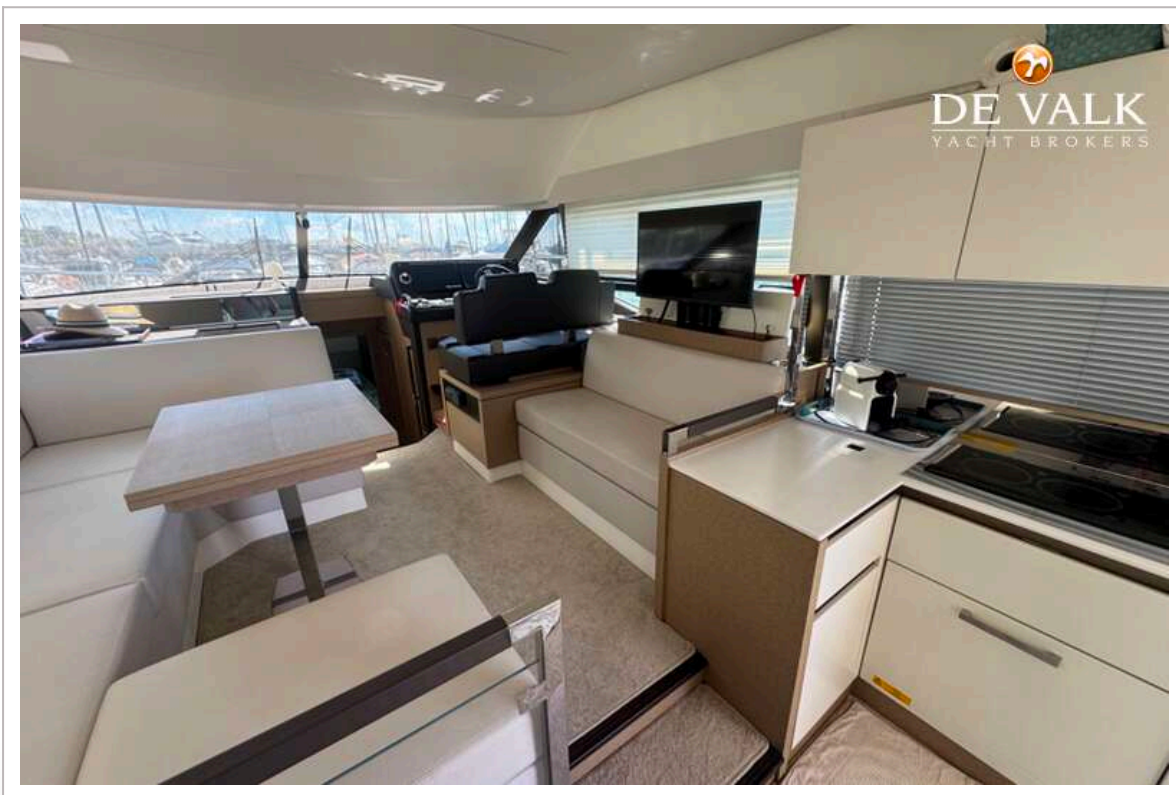

JEANNEAU PRESTIGE 460