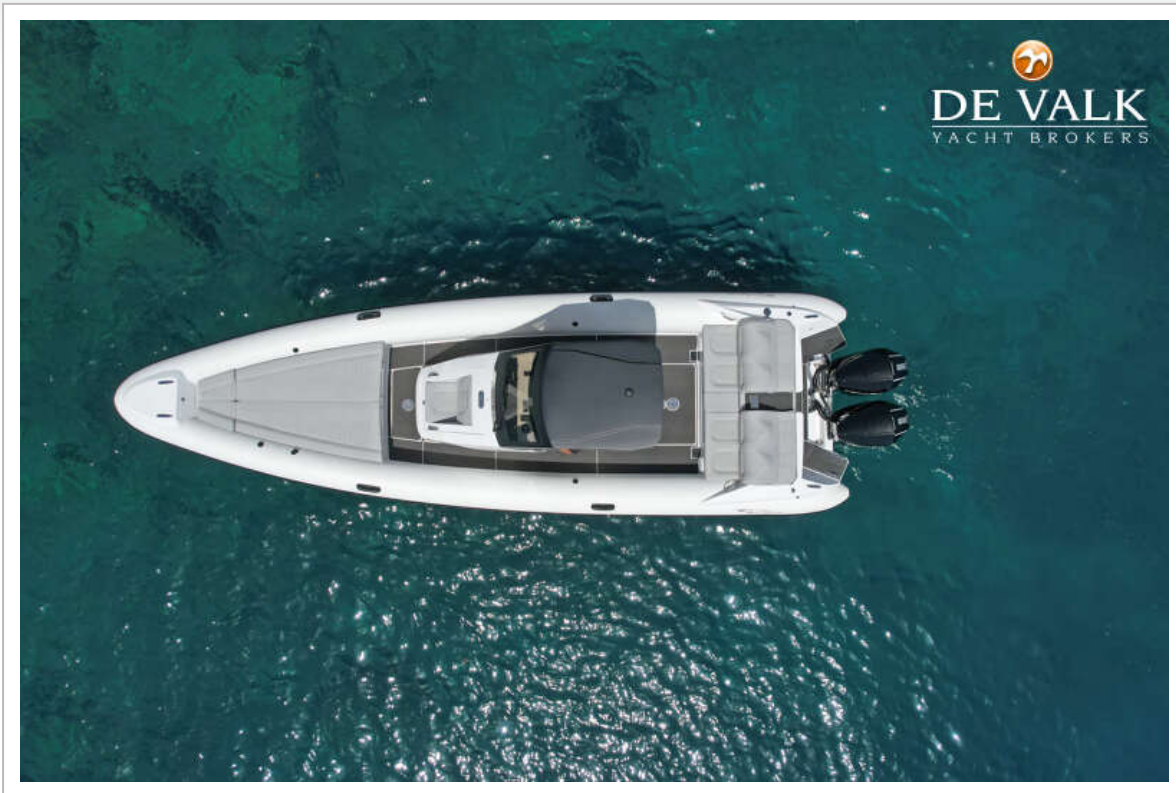

RIBCO VENOM 30