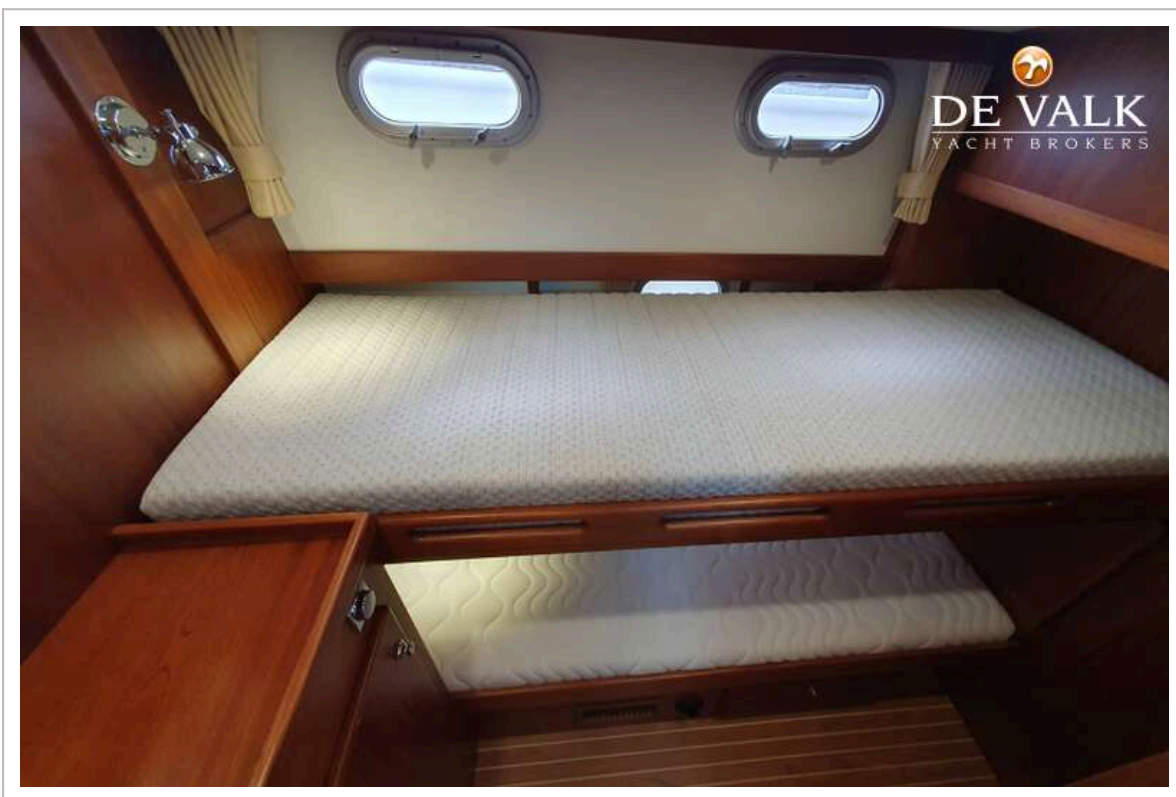

BRANDSMA NOORDZEEKOTTER 38 OC